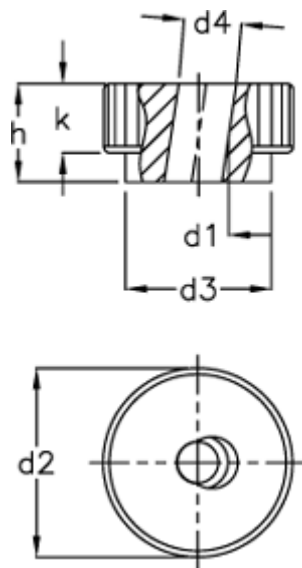

Article number: 20711512

Description: E+G Quick release knurled nut GN 6303.1-M12

Measures

d1 = M12

d2 = 40

d3 = 32

d4 = 13

h = 24

K = 16